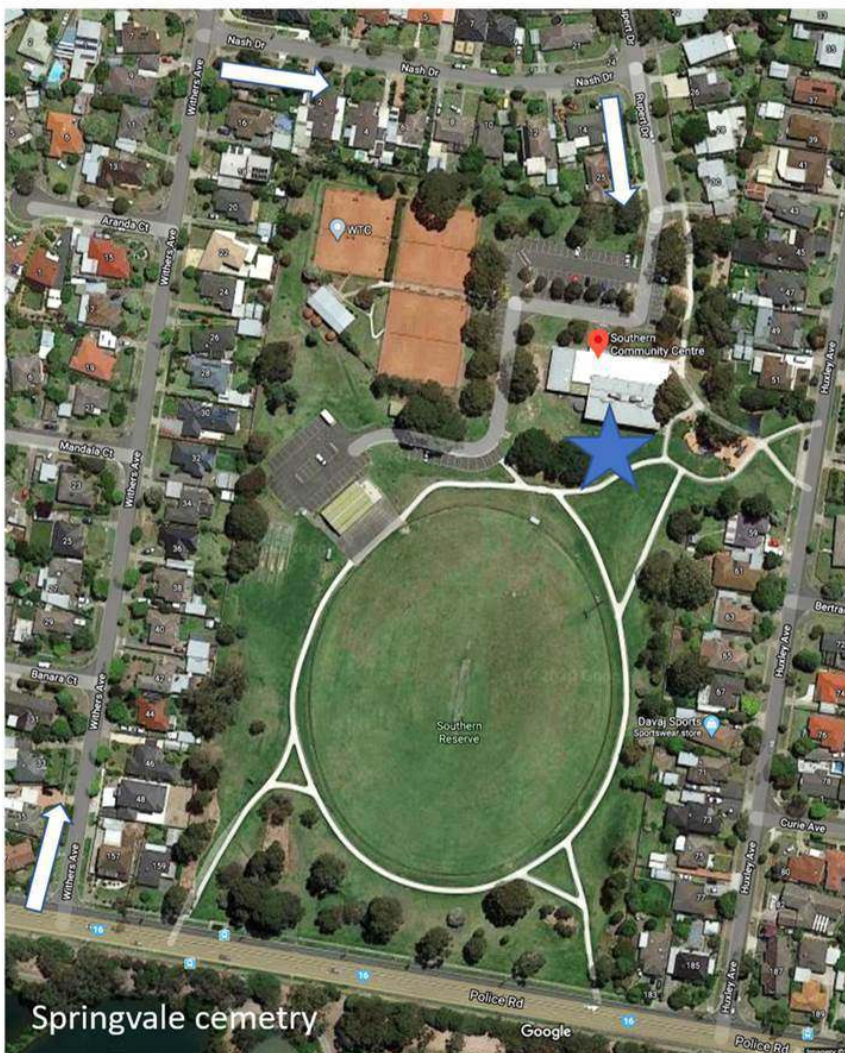

Our new meeting location.

Strip of food and drink shops on Police Road.

HRSA meeting.

Shopping centre with ATMs for extra cash.

Southern Community Centre

27 Rupert Drive Mulgrave
Exit Police Road travelling north along Withers Ave, right onto Nash Dr then right into Rupert Drive.

Regrettably there is no easy public transport serving the site.

Springvale cemetery