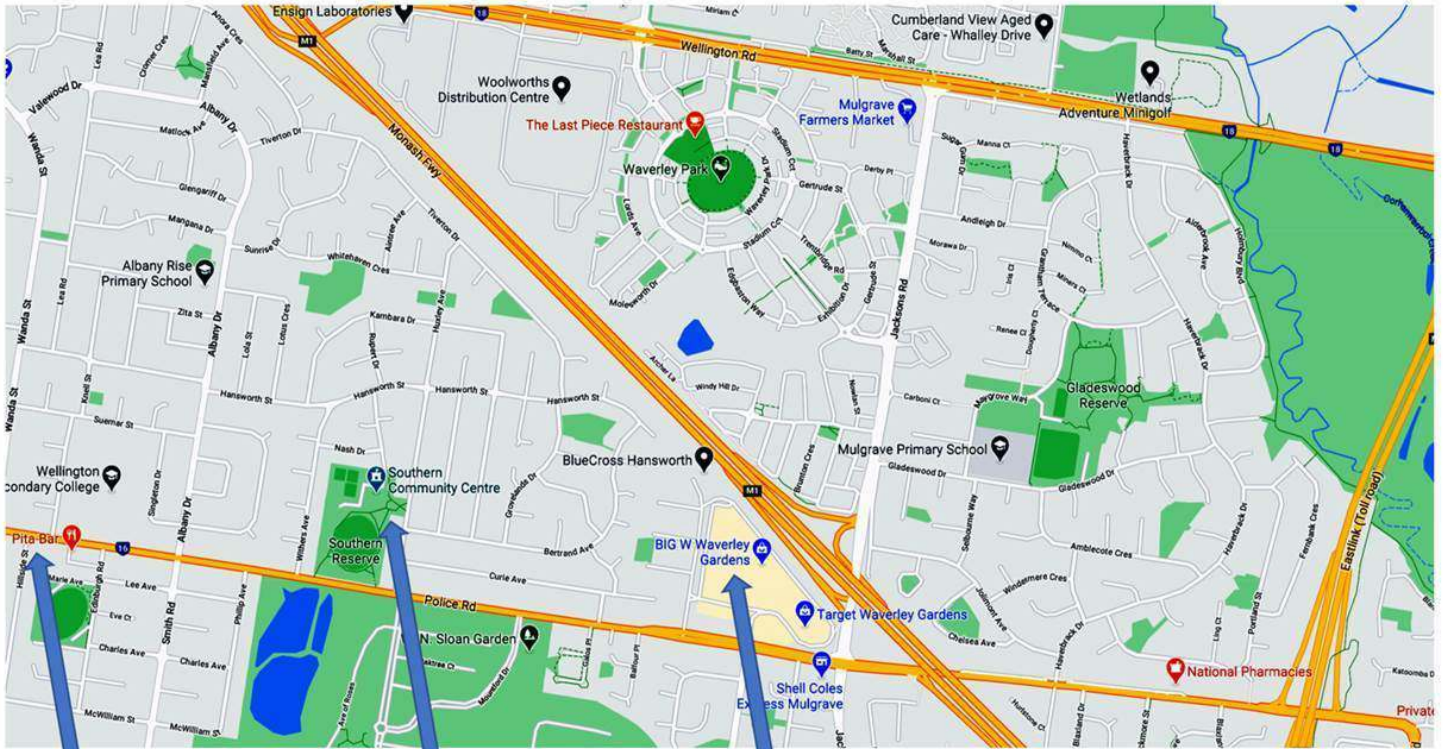

Our new meeting location.

Strip of food and drink shops on Police Road.

HRSA meeting.

Shopping centre with ATMs for extra cash.

Southern Community Centre

27 Rupert Drive Mulgrave
Exit Police Road travelling north along Withers Ave, right onto Nash Dr then right into Rupert Drive.

Regrettably there is no easy public transport serving the site.

Springvale cemetery